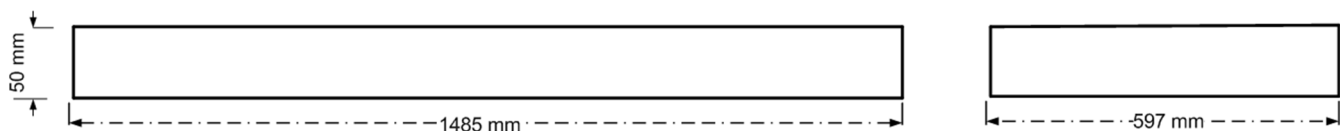

Dimensional Drawing

ELMASCO INDUSTRIES S.A.

Head Office : 44 K. Palama, 14343 N. Chalkidona, Athens, Greece

Production Plant : Ag. Adrianos, 21100 Nafplio, Greece

Email: elmasco@elmasco.eu

Tel : +30 210 2583100

Fax: +30 210 2583107